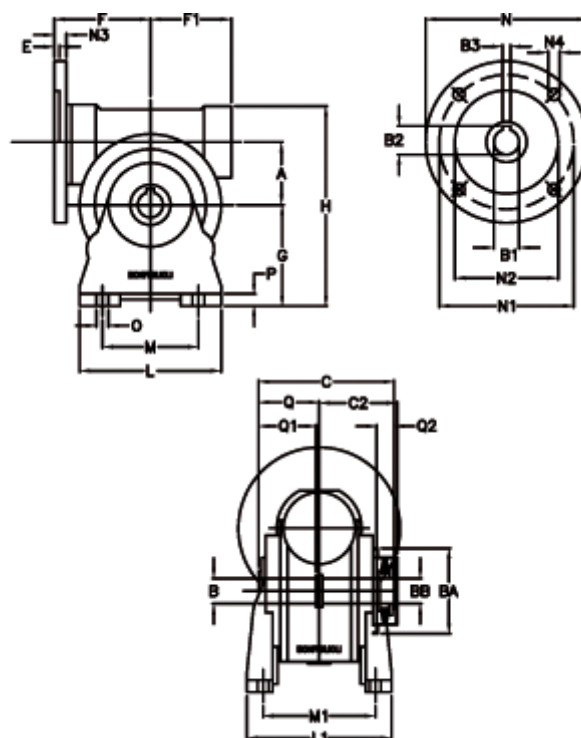

Article number: 390204902822336

Description: Worm Gear with Torque Limiter
VF 49-L2-A-28 P63B14

Measures

a = 49.50	C2 = 63,5	L1 = 124.0	O = 8.5
B = 25	Description = VF 49A-xx-63B14	m = 63	P = 12
B1 E7 = 11	E = 3.0	M1 = 98.5	Q = 51.0
B2 = 12.8	F = 70	N = 90	Q1 = 41
B3 H9 = 4	F1 = 63	N1 = 75	Q2 = 15
BA = 63	g = 82	N2 = 60	
BB H7 = 14	H = 162	N3 = 7.0	
C = 105	L = 110	N4 = 6	